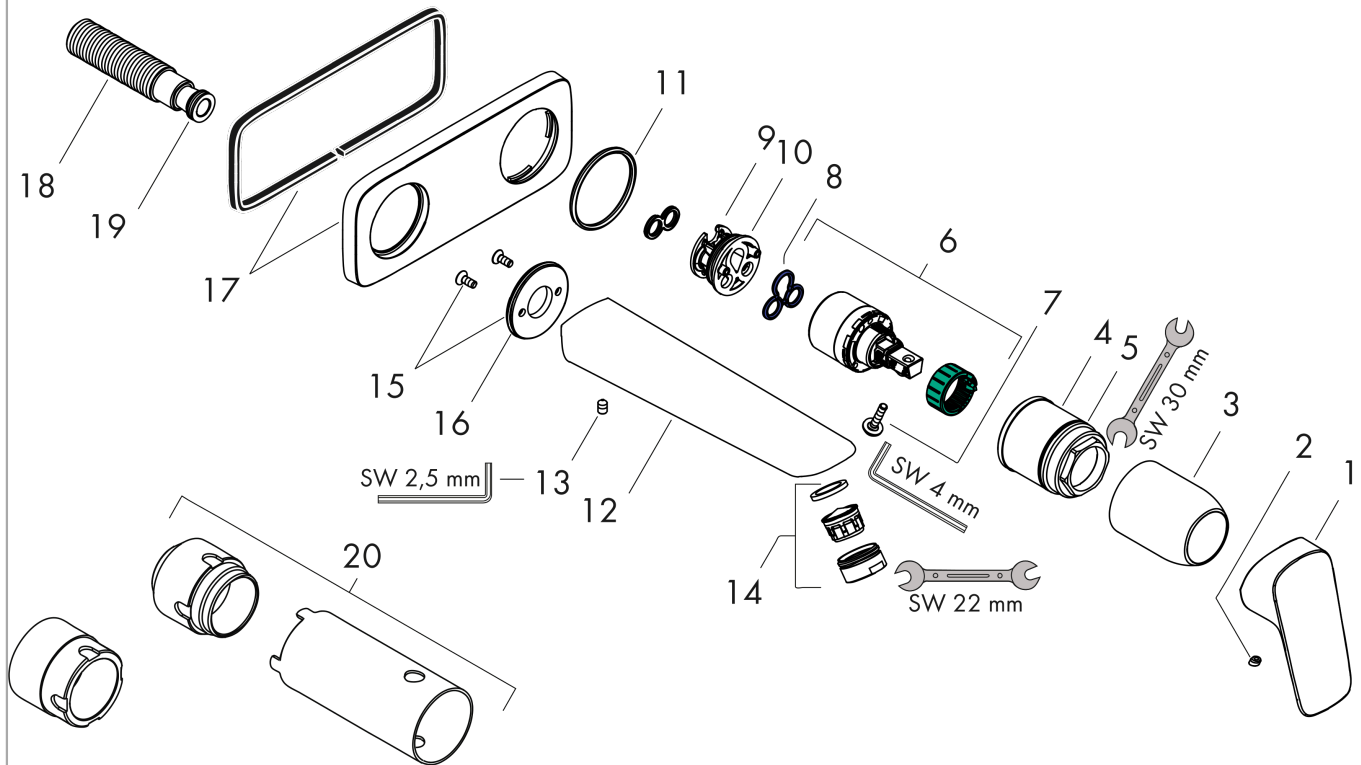

Logis

Single lever basin mixer for concealed installation wall-mounted with spout 19,5 cm

Finish: **Matt Black** Article Number: **71220670**

Exploded Drawing

Year of production: >06/23

Logis

Single lever basin mixer for concealed installation wall-mounted with spout 19,5 cm

Finish: **Matt Black** Article Number: **71220670**

Spare part list

Year of production: >06/23

Pos.	Description	Article Number	PC	PU
1	handle	92224670	0	1
2	screw cover	96338610	51	1
3	sleeve	98790670	58	1
4	nut	95622000	9	1
5	O-ring 39x1,5	98400000	1	1
6	cartridge, assy	92730000	11	1
7	locking screw for handle	95140000	2	1
8	seal	95008000	3	1
9	adapter for cartridge	95779000	5	1
10	O-ring 26x2	98147000	1	1
11	O-ring 43x3	98418000	1	1
12	spout cpl.	92240000	14	1
13	hollow set screw M5x8	92851000	1	1
14	aerator M24x1 (5 l/min)	92372670	56	1
15	escutcheon	95642670	55	1
16	O-Ring 30x2	98186000	1	1
17	escutcheon	92239670	61	1
18	connecting thread G½	95626000	10	1
19	O-ring 13x2	98128000	1	1
20	extension set 25 mm for 13622180	31971000	98	1
a	base body	13622180	98	1
b	waste	50001670	98	1
c	Grease	90920000	5	1