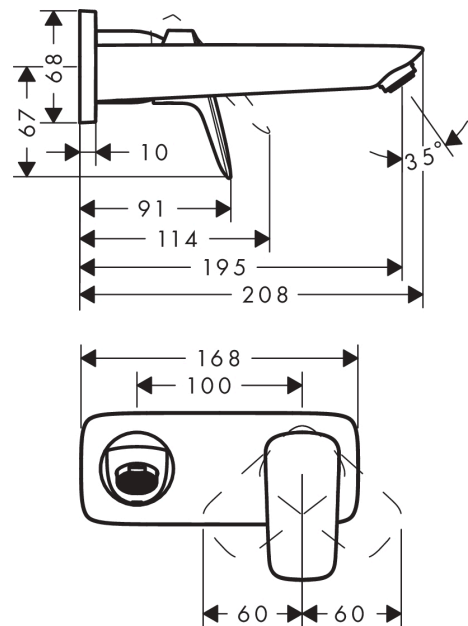

Logis

Single lever basin mixer for concealed installation wall-mounted with spout 19,5 cm

Finish: **Matt Black** Article Number: **71220670**

Description

product features

- consists of: single lever basin mixer for concealed installation wall-mounted, waste set
- projection: 195 mm
- handle variant: lever handle
- spray type: normal spray
- maximum flow rate at 3 bar: 5 l/min
- ceramic cartridge
- temperature limitation adjustable
- suitable for continuous flow water heaters
- non-closing waste set
- material waste set: metal
- connection type: basic set
- connection dimension: DN15
- handle can be positioned on the right or left, depending on the basic set installation
- EU taxonomy: max. 6 l/min - Substantial Contribution (SC) possible

Technology

Product image

Scale drawing

Logis

Single lever basin mixer for concealed installation wall-mounted with spout 19,5 cm

Finish: **Matt Black** Article Number: **71220670**

Flowchart

Logis

Single lever basin mixer for concealed installation wall-mounted with spout 19,5 cm

Finish: **Matt Black** Article Number: **71220670**

Installation examples

Logis

Single lever basin mixer for concealed installation wall-mounted with spout 19,5 cm

Spare part list

Year of production: >06/23

Pos.	Description	Article Number	PC	PU
1	handle	92224670	0	1
2	screw cover	96338610	51	1
3	sleeve	98790670	58	1
4	nut	95622000	9	1
5	O-ring 39x1,5	98400000	1	1
6	cartridge, assy	92730000	11	1
7	locking screw for handle	95140000	2	1
8	seal	95008000	3	1
9	adapter for cartridge	95779000	5	1
10	O-ring 26x2	98147000	1	1
11	O-ring 43x3	98418000	1	1
12	spout cpl.	92240000	14	1
13	hollow set screw M5x8	92851000	1	1
14	aerator M24x1 (5 l/min)	92372670	56	1
15	escutcheon	95642670	55	1
16	O-Ring 30x2	98186000	1	1
17	escutcheon	92239670	61	1
18	connecting thread G½	95626000	10	1
19	O-ring 13x2	98128000	1	1
20	extension set 25 mm for 13622180	31971000	98	1
a	base body	13622180	98	1
b	waste	50001670	98	1
c	Grease	90920000	5	1