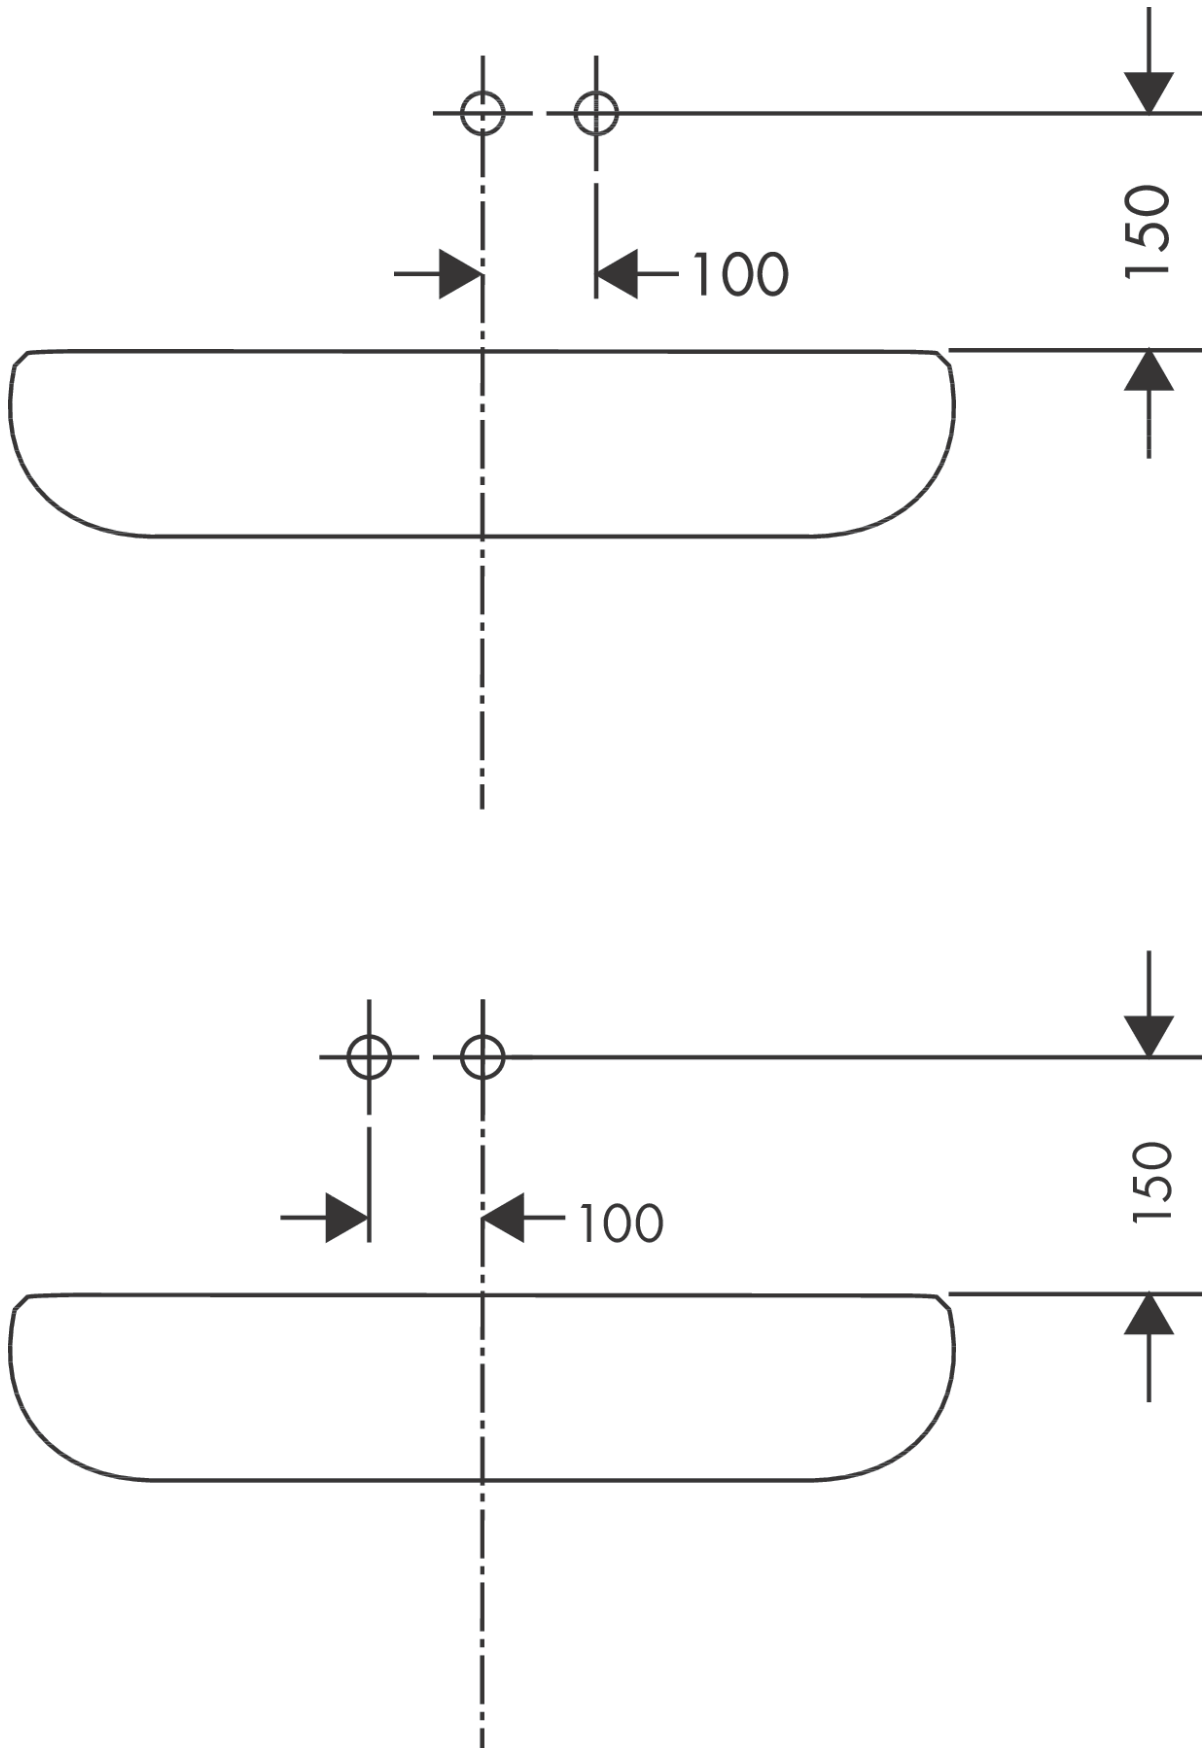

Logis

Single lever basin mixer for concealed installation wall-mounted with spout 19,5 cm

Finish: **Matt Black** Article Number: **71220670**

Description

product features

- consists of: single lever basin mixer for concealed installation wall-mounted, waste set
- projection: 195 mm
- handle variant: lever handle
- spray type: normal spray
- maximum flow rate at 3 bar: 5 l/min
- ceramic cartridge
- temperature limitation adjustable
- suitable for continuous flow water heaters
- non-closing waste set
- material waste set: metal
- connection type: basic set
- connection dimension: DN15
- handle can be positioned on the right or left, depending on the basic set installation
- EU taxonomy: max. 6 l/min - Substantial Contribution (SC) possible

Technology

Product image

Scale drawing

Logis

Single lever basin mixer for concealed installation wall-mounted with spout 19,5 cm

Finish: **Matt Black** Article Number: **71220670**

Flowchart

Logis

Single lever basin mixer for concealed installation wall-mounted with spout 19,5 cm

Finish: **Matt Black** Article Number: **71220670**

Installation examples

Logis

Single lever basin mixer for concealed installation wall-mounted with spout 19,5 cm

Spare part list

Year of production: >06/23

Pos.	Description	Article Number	PC	PU
1	handle	92224670	0	1
2	screw cover	96338610	51	1
3	sleeve	98790670	58	1
4	nut	95622000	9	1
5	O-ring 39x1,5	98400000	1	1
6	cartridge, assy	92730000	11	1
7	locking screw for handle	95140000	2	1
8	seal	95008000	3	1
9	adapter for cartridge	95779000	5	1
10	O-ring 26x2	98147000	1	1
11	O-ring 43x3	98418000	1	1
12	spout cpl.	92240000	14	1
13	hollow set screw M5x8	92851000	1	1
14	aerator M24x1 (5 l/min)	92372670	56	1
15	escutcheon	95642670	55	1
16	O-Ring 30x2	98186000	1	1
17	escutcheon	92239670	61	1
18	connecting thread G½	95626000	10	1
19	O-ring 13x2	98128000	1	1
20	extension set 25 mm for 13622180	31971000	98	1
a	base body	13622180	98	1
b	waste	50001670	98	1
c	Grease	90920000	5	1