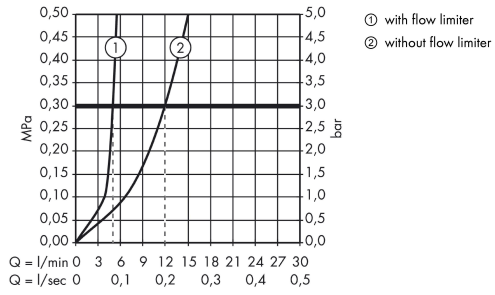

Logis

Single lever basin mixer for concealed installation wall-mounted with spout 19,5 cm

Finish: **Matt Black** Article Number: **71220670**

Description

product features

- consists of: single lever basin mixer for concealed installation wall-mounted, waste set
- projection: 195 mm
- handle variant: lever handle
- spray type: normal spray
- maximum flow rate at 3 bar: 5 l/min
- ceramic cartridge
- temperature limitation adjustable
- suitable for continuous flow water heaters
- non-closing waste set
- material waste set: metal
- connection type: basic set
- connection dimension: DN15
- handle can be positioned on the right or left, depending on the basic set installation
- EU taxonomy: max. 6 l/min - Substantial Contribution (SC) possible

Technology

Product image

Scale drawing

Logis

Single lever basin mixer for concealed installation wall-mounted with spout 19,5 cm

Finish: **Matt Black** Article Number: **71220670**

Flowchart

Logis